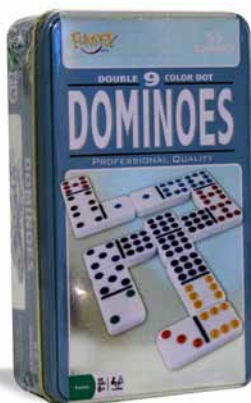

Double 9 Dominoes | 54090
Double 9 coloured dot dominoes. Includes 55 professional quality dominoes. 1+ players | ages 6+