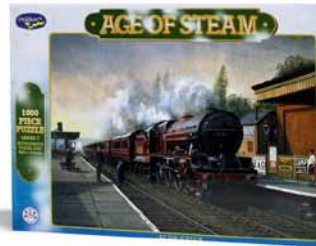

Age of Steam 1000 pce

pieces: 1000 dimensions: 688 x 493 mm age: 15+

A beautiful range of realistic paintings by talented UK artists depicting the halcyon days of steam trains. A great gift for all steam enthusiasts.

Country Connection | 08665

Great Western | 08803

Imminent Departure | 08666

Sharing the Moment | 08667

Sunny Day at Alresford | 08668

At the Station | 08805