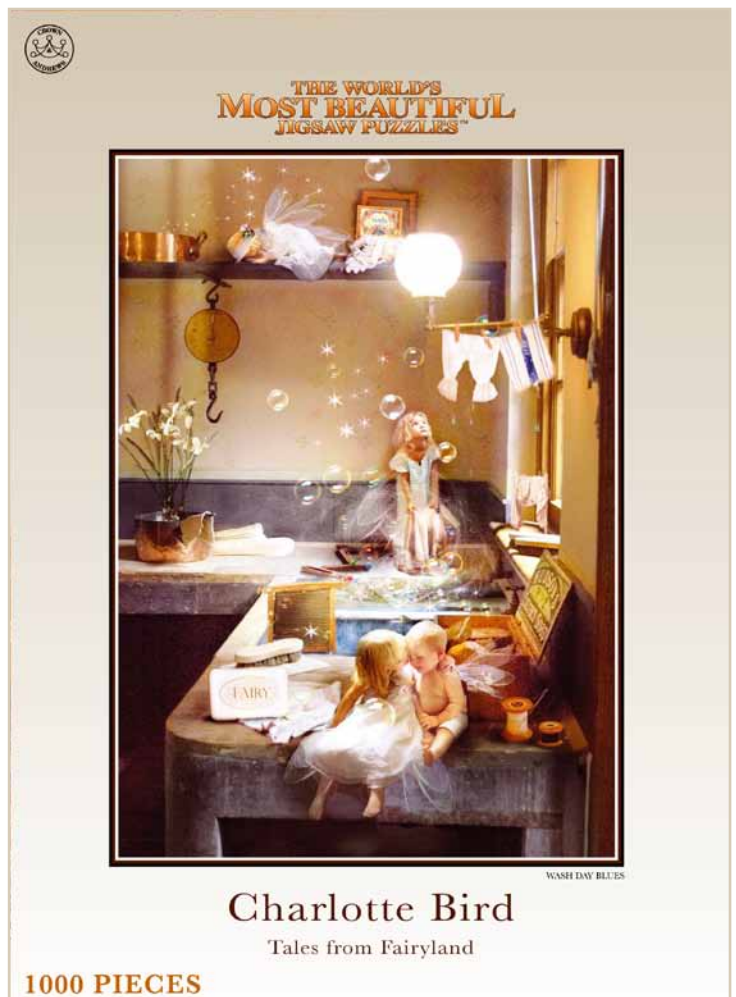

# Charlotte Bird - Tales From Fairyland 1000 pce

pieces: 1000 dimensions: 490 x 685 mm age: 15+

After Midnight | 01786

Evening | 01788

The Land of Summertime | 01787

Wash Day Blues | 01785