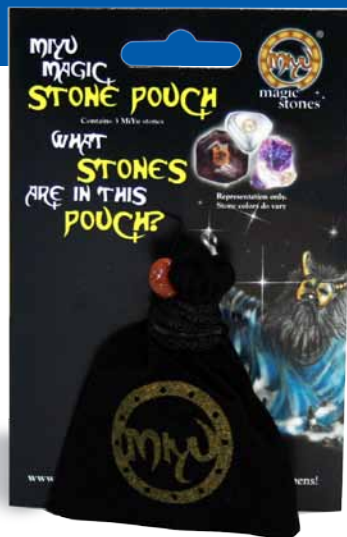

MiYu Magic Stones

Enter the mysterious world of MiYu. A world where each of the collectible stones have different magical and astrological powers such as: Ibex's eye - the Capricorn stone of adventure or Amethyst Rough - Pices stone of patience. This quality range of products will appeal to all ages with a fascination for the mysterious and a love of beautiful stones.

Magic Pouch (with 3 stones) | 00544

Black velvet draw-string pouch containing 3 beautiful (rough and smooth) stones - all with special magical powers in the world of MiYu. ages 6+

Everyday Different Necklace | 00580

The special Everyday different necklace has a magical silver-plated spiral that will hold any of the MiYu stones. Collectors can choose the stone with the power they need for that day and wear it round their neck. ages 6+